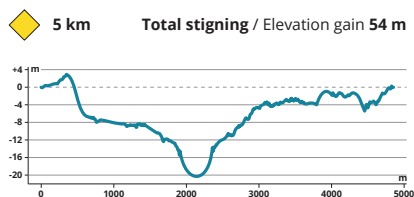

Torråsen, motionsspår / Torråsen, exercise trail